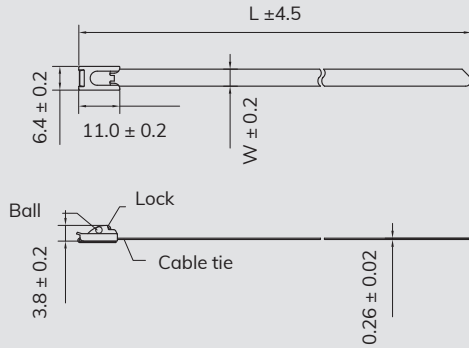

NORMAFIX® Stainless Steel Cable Tie

Easy fixing and high resistance to corrosion

- ✓ Quick installation thanks to ball locking systems
- ✓ Made fully of stainless steel AISI 304 and AISI 316
- ✓ High resistance to temperature, flame and corrosion
- ✓ Rounded edges for safe handling

NORMAFIX® Stainless Steel Cable Tie

Applications

Cable and pipe fixing in shipbuilding, offshore, petrochemical plants, oil rigs and environments with a risk of fire (W5).
 Used as flame safety in electrical installations to fix the metal I.D. plates which must be preserved in case of fire (W4).
 Installations where high mechanical and UV resistance are required, e.g. photovoltaic systems (W4).

Materials and technical details

Raw material: AISI 304 (W4), AISI 316 (W5)	Installation temperature: -80 °C to +500 °C
Humidity absorption: NO sign	Flammability rating: NOT flammable
Working temperature: -80 °C to +500 °C	