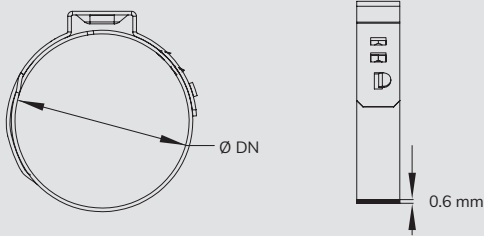

NORMACLAMP® Ear Clip Pro³⁶⁰